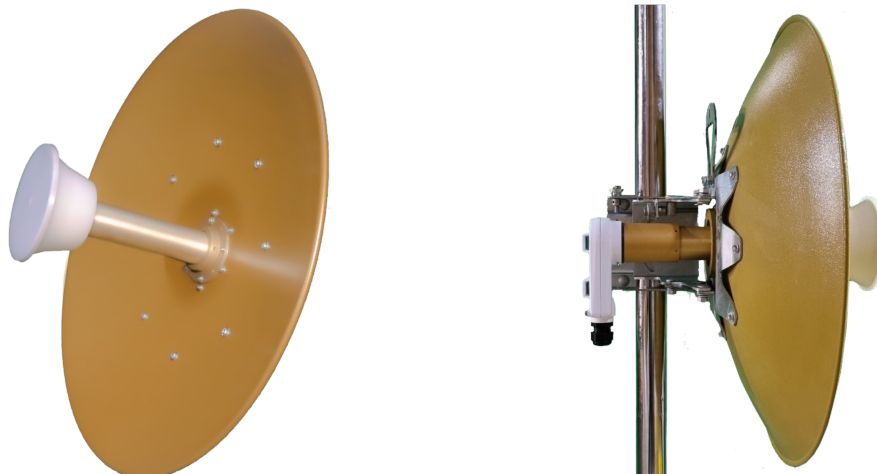

Pictures

For further technical support leave message at

E-mail: support@honorwave.com

whatsapp: +964 770 607 7724 8 A.M - 5 P.M (GMT+3)

All messages will be answered in 2 working days.