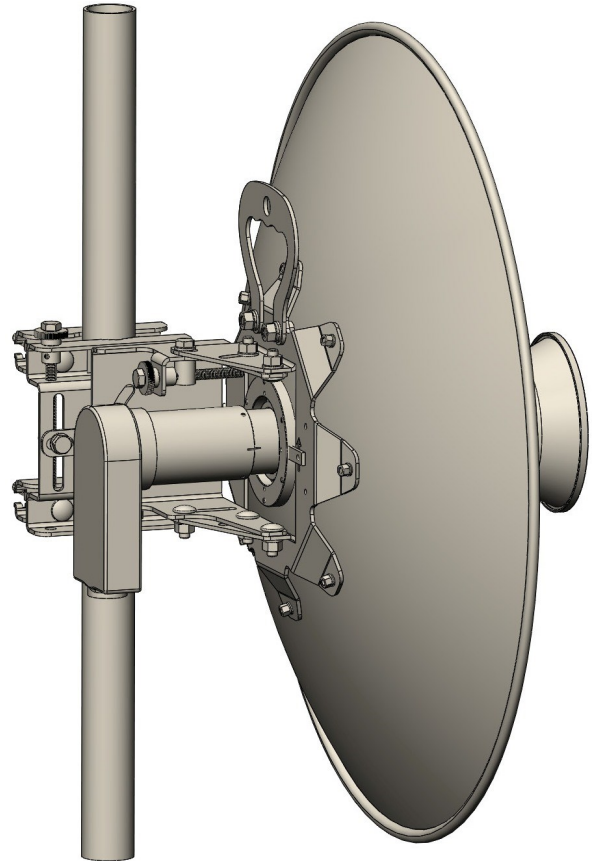

TECHNICAL DATA SHEET

General Specifications

Model Number	HWX-30D-HP
Diameter (ft/m)	2.4/0.72
Polarization	Dual-slant 45°

Electrical Specifications

Input	2 × N-Female
Frequency Range (MHz)	4.5 GHz to 5.5 GHz
VSWR	1.4:1
Impedance (Ω)	50
Gain (dBi)	30
3dB Beamwidth	H-plane: 5° / E-plane: 5°
F/B Ratio (dB)	40

Mechanical Specifications

Weight With Holder (kg)	5.5 kg
Color	Golden
Plating	Dacromet
Screws and Nuts	Dacromet
Fine Azimuth Adjustment	$\pm 11^\circ$
Fine Elevation Adjustment	$\pm 19^\circ$
Wind Loading (km/h)	200
Operating Temperature	-40 °C to 60 °C
Supportable Comparative Damp	90%