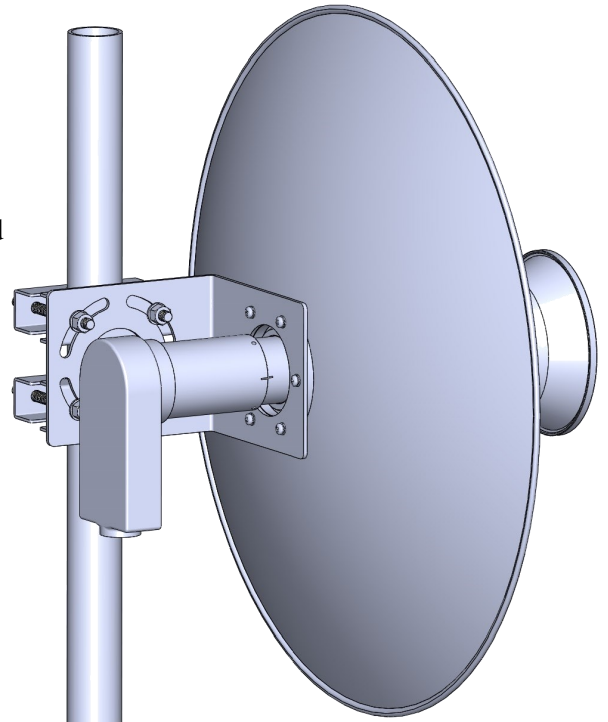

### General Specifications

Model Number	HW4X-26.5D-HP
Diameter (ft/m)	1.8/0.52
Polarization	Dual-slant 45°

### Electrical Specifications

Input	Twist on
Frequency Range	4.5 GHz up to 5GHz ISM Band
VSWR	1.4:1
Impedance ( $\Omega$ )	50
Gain (dBi)	26.5
3dB Beamwidth	H-plane: 6.2° / E-plane: 6.2°
F/B Ratio (dB)	30

### Mechanical Specifications

Weight With Holder (kg)	3
Color	Golden
Plating	Dacromet
Screws and Nuts	Dacromet
Elevation Adjustment	$\pm 30^\circ$
Wind Loading (km/h)	200
Operating Temperature	-40 °C to 60 °C
Supportable Comparative Damp	90%