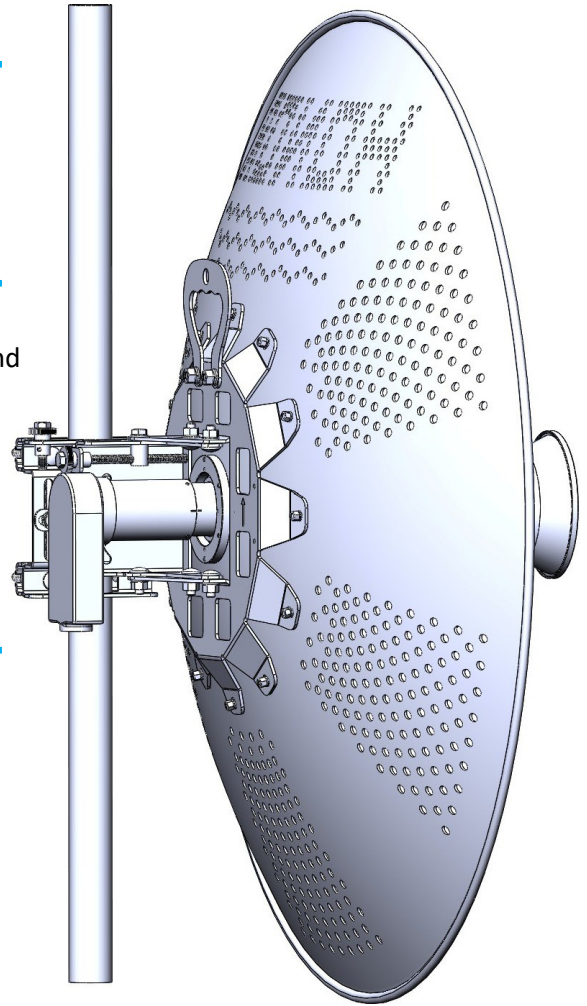

TECHNICAL DATA SHEET

General Specifications

Model Number	HW4X-31.5D-HP
Diameter (ft/m)	3/0.9
Polarization	Dual-slant 45°

Electrical Specifications

Input	Twist on
Frequency Range	4.5 GHz up to 5GHz ISM Band
VSWR	1.4:1
Impedance (Ω)	50
Gain (dBi)	31.5
3dB Beamwidth	H-plane: 4.5° / E-plane: 4.5°
F/B Ratio (dB)	40

Mechanical Specifications

Weight With Holder (kg)	9.5
Color	Golden
Plating	Dacromet
Screws and Nuts	Dacromet
Fine Azimuth Adjustment	$\pm 11^\circ$
Fine Elevation Adjustment	$\pm 19^\circ$
Wind Loading (km/h)	200
Operating Temperature	-40 °C to 60 °C
Supportable Comparative Damp	90%