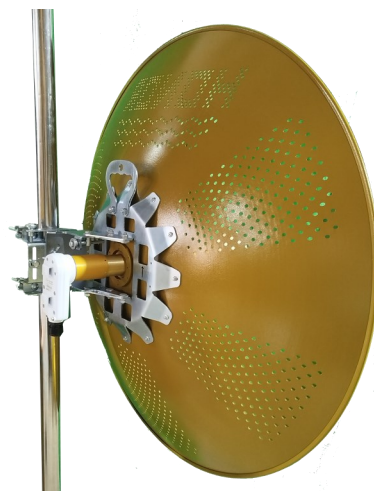

Pictures

For further technical support leave message at

E-mail: support@honorwave.com

whatsapp: +964 770 607 7724 8 A.M - 5 P.M (GMT+3)

All messages will be answered in 2 working days.