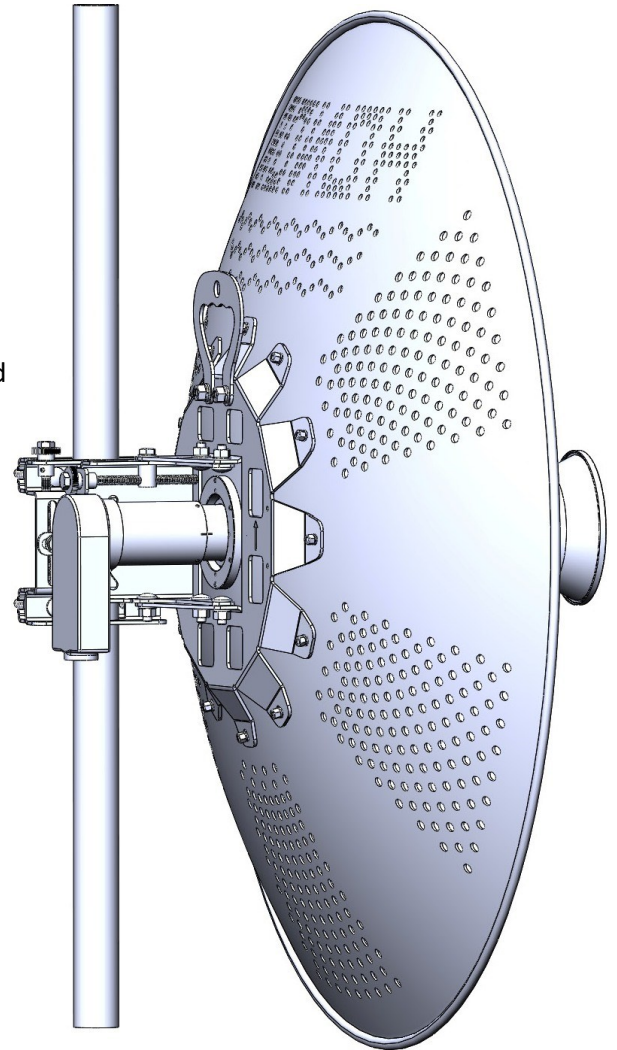

TECHNICAL DATA SHEET

General Specifications

Model Number	HW4X-32.5D-HP
Diameter (ft/m)	3.4/1.05
Polarization	Dual-slant 45°

Electrical Specifications

Input	Twist on
Frequency Range	4.5 GHz up to 5GHz ISM Band
VSWR	1.4:1
Impedance (Ω)	50
Gain (dBi)	32.5
3dB Beamwidth	H-plane: 3.4° / E-plane: 3.4°
F/B Ratio (dB)	40

Mechanical Specifications

Weight With Holder (kg)	10.5
Color	Golden
Plating	Dacromet
Screws and Nuts	Dacromet
Fine Azimuth Adjustment	$\pm 11^\circ$
Fine Elevation Adjustment	$\pm 19^\circ$
Wind Loading (km/h)	200
Operating Temperature	-40 °C to 60 °C
Supportable Comparative Damp	90%