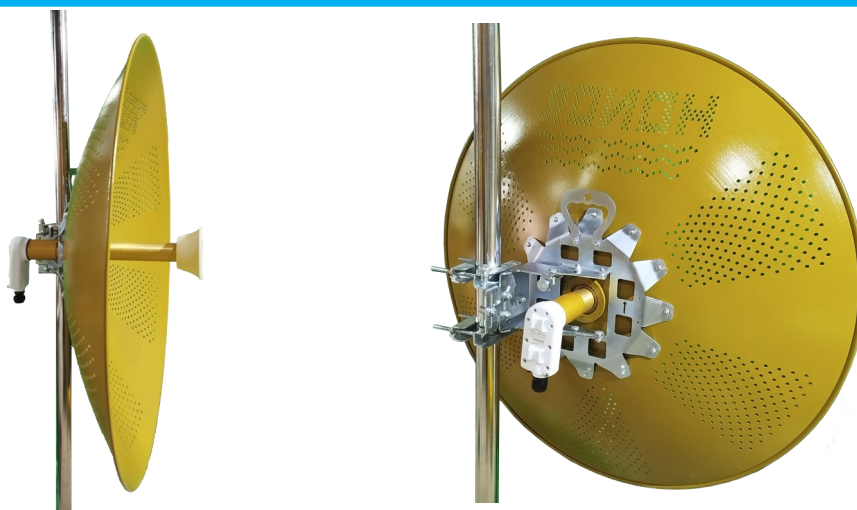

Pictures

For further technical support leave message at

E-mail: support@honorwave.com

whatsapp: +964 770 607 7724 8 A.M - 5 P.M (GMT+3)

All messages will be answered in 2 working days.